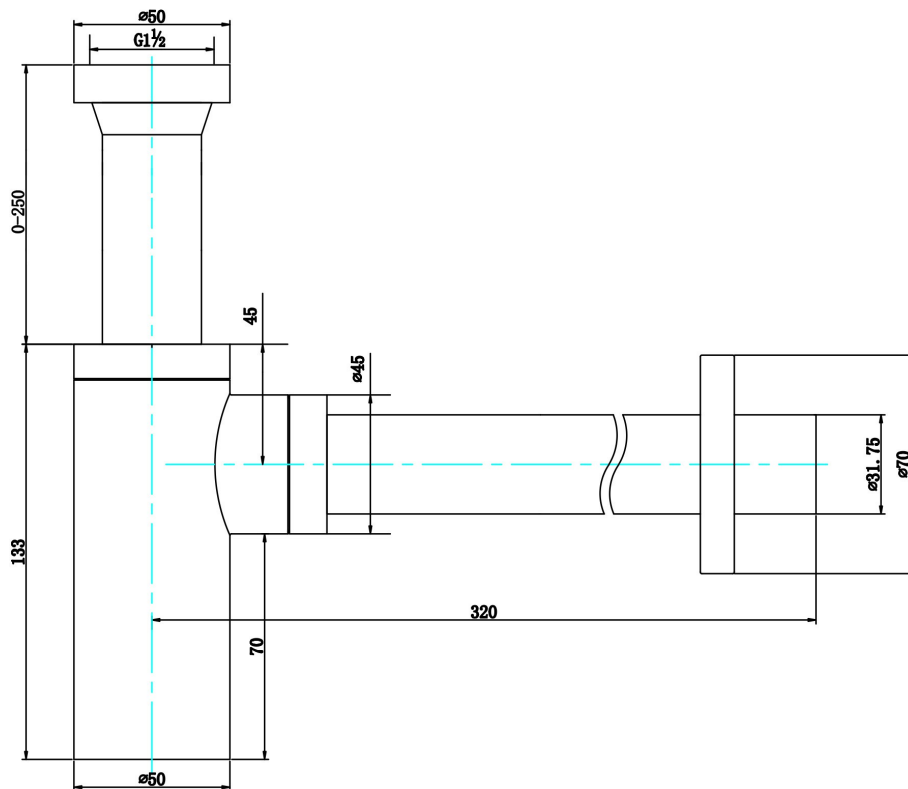

OSBORNE 40x40mm BOTTLE TRAP CHROME (GRBT220)

Includes:
Key seal connection to wall

WMK25985

Proudly imported and distributed by
Gro Agencies Pty Ltd
Unit 2 / 37 Howe St, Osborne Park, WA, 6017
P 08 9446 3288 E info@groagencies.com.au W www.groagencies.com.au