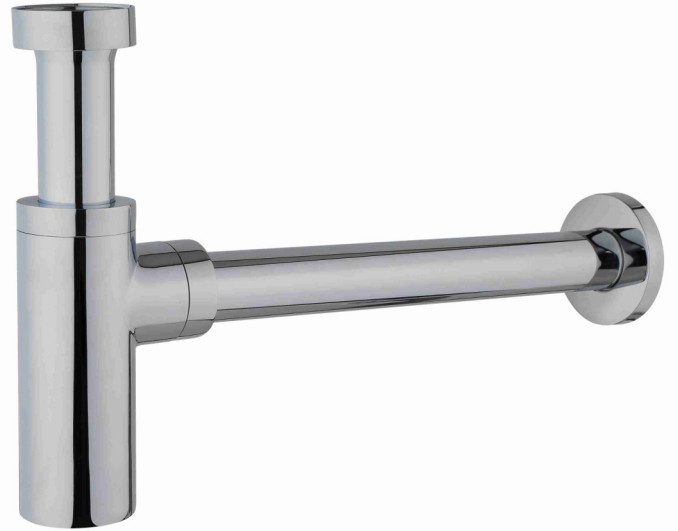

OSBORNE 40x40mm BOTTLE TRAP CHROME (GRBT220)

Includes:
Key seal connection to wall

WMK25985

Proudly imported and distributed by
Gro Agencies Pty Ltd
Unit 2 / 37 Howe St, Osborne Park, WA, 6017
P 08 9446 3288 E info@groagencies.com.au W www.groagencies.com.au